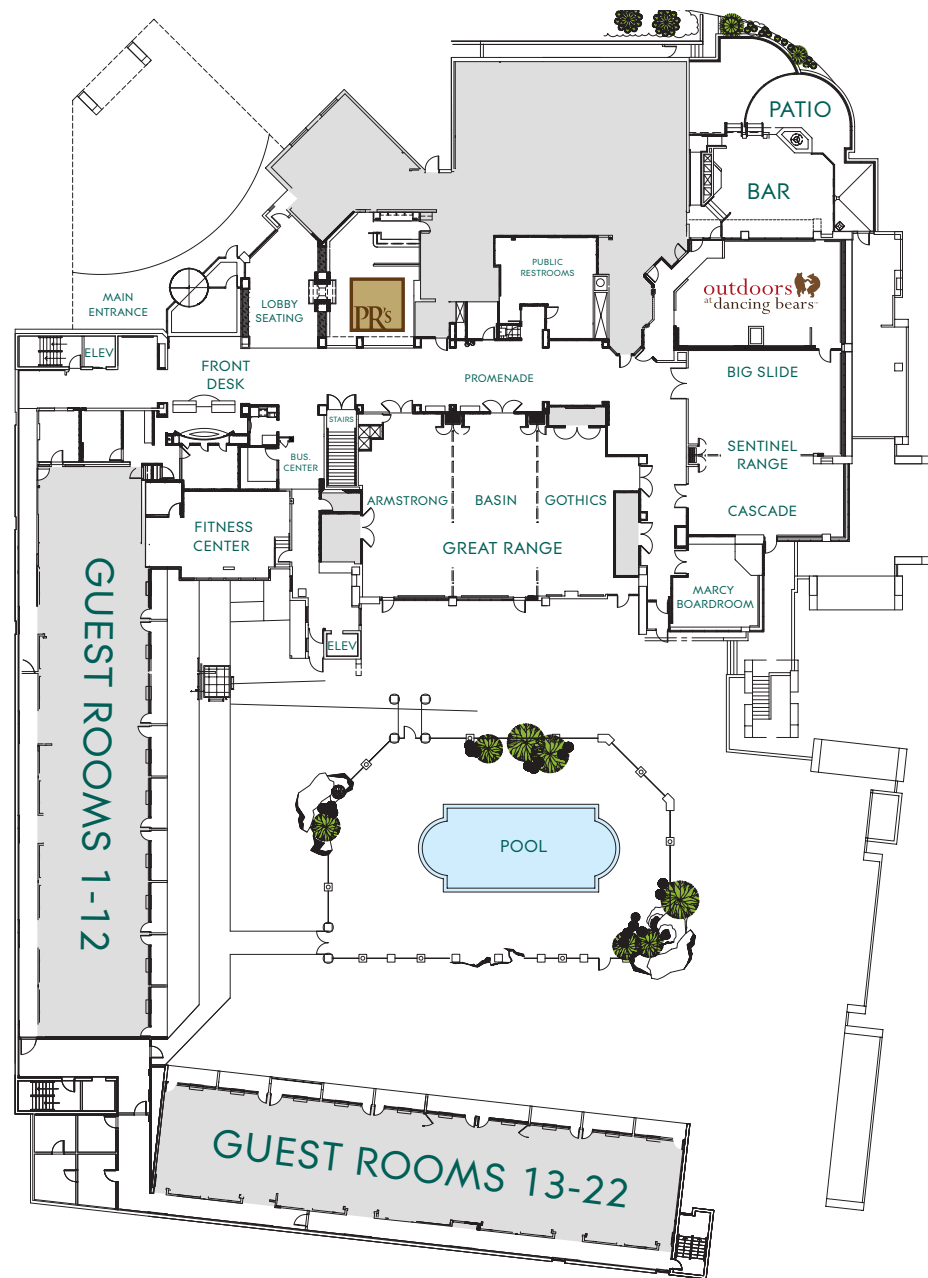

MAIN STREET LEVEL

LOBBY LEVEL

FOURTH FLOOR  
INDOOR POOL  
WHIRLPOOL

PARKING

ENTRANCE

PARKING

PARKING  
3RD & 4TH LEVEL

MAIN  
ENTRANCE

MAIN  
BUILDING

Courtyard

POOL

STAIRS TO  
MAIN STREET

DANCING BEARS  
ENTRANCE

SARANAC AVENUE

ENTRANCE TO  
LAKEVIEW ROOM

ENTRANCE 1

PARKING

ENTRANCE 2

LAKEVIEW MOTOR INN

ENTRANCE 3

MAIN STREET

MIRROR LAKE DRIVE

South Entrance

WATERFRONT BUILDING

NORTH ENTRANCE

POOL

COMPLIMENTARY KAYAKS,  
ROW BOATS AND PADDLE BOATS

SWISS ROAD

MIRROR LAKE